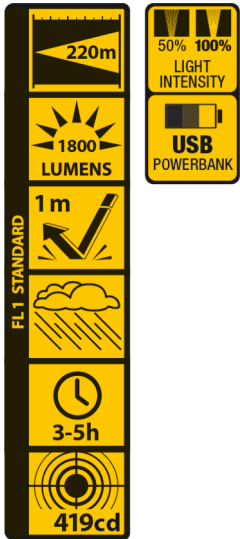

20 Watt LED Working Lamp • 1800 Lumen Power

M-WKL-017

Function	100% - 50% - Off - Red Stroboscope USB powerbank function, output 5V 1A LED charging status indicator
LED Type	20 Watt LED
Light Output	1800 lumens
Beam Distance	220m
Run Time	100% = 3h / 50% = 5h
Water Resistance	IPX5
Material	Aluminium/plastic
Color	Black and yellow
Battery operated	1x 4400mAh Lithium batterie pack included
Accessory	USB cable
Dimensions	17.00cm x 13.20cm x 4.20cm
Packaging	1 piece in colorbox
EAN	0884620056162